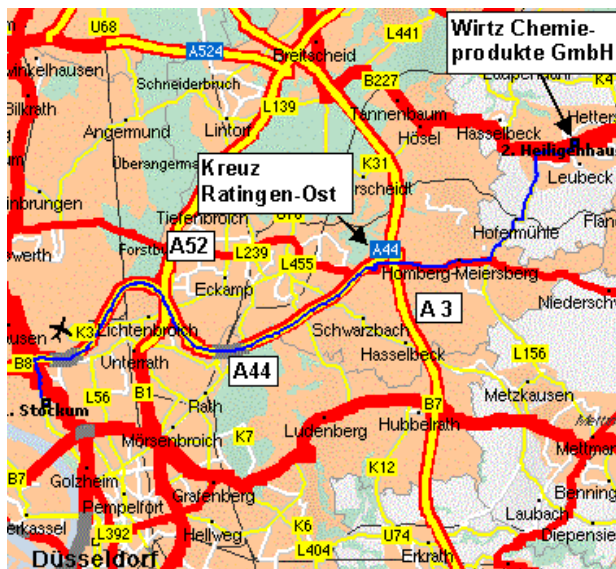

## How to find us

|                                       |  |
|---------------------------------------|--|
| <b>Starting point:</b>                | <b>Duesseldorf or Motorway A3</b>  |
| <b>Duesseldorf-Fair / Airport</b>     | Motorway A44 direction Velbert / Koeln (Cologne) up to the junction Ratingen-Ost (A44 / A3)<br>Exit No. 34 direction Velbert / Ratingen-Homberg  |
| <b>Motorway A3</b>                    | Junction Ratingen-Ost A44 / A3   |
| <b>Junction Ratingen-Ost A44 / A3</b> | Exit direction Velbert / Ratingen-Homberg (Meiersberger Strasse) after driving through Ratingen-Homberg (approx. 500m after the centre of the village) turn left towards Heiligenhaus (Ratinger Strasse) - follow the road for approx. 2 km up to Heiligenhaus - 200 m after the ARAL petrol station in Heiligenhaus (traffic light), turn right into Suedring up to No. 104 (approx. 1.2 km - approx. 50 m after the AOK - left roadside) entrance Jahnstrasse No. 5. |