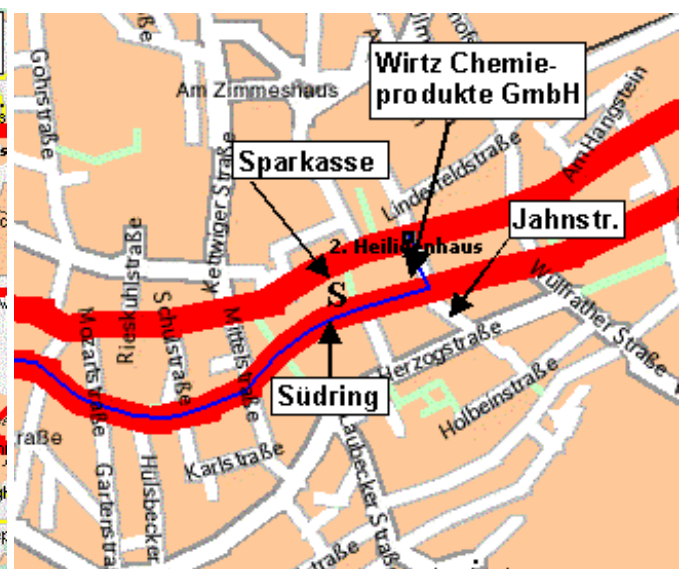

## How to find us

|                                       |  |
|---------------------------------------|--|
| <b>Starting point:</b>                | <b>Duesseldorf or Motorway A3</b>  |
| <b>Duesseldorf-Fair / Airport</b>     | Motorway A44 direction Velbert / Koeln (Cologne) up to the junction Ratingen-Ost (A44 / A3)<br>Exit No. 34 direction Velbert / Ratingen-Homberg  |
| <b>Motorway A3</b>                    | Junction Ratingen-Ost A44 / A3   |
| <b>Junction Ratingen-Ost A44 / A3</b> | Exit direction Velbert / Ratingen-Homberg (Meiersberger Strasse) after driving through Ratingen-Homberg (approx. 500m after the centre of the village) turn left towards Heiligenhaus (Ratinger Strasse) - follow the road for approx. 2 km up to Heiligenhaus - 200 m after the ARAL petrol station in Heiligenhaus (traffic light), turn right into Suedring up to No. 104 (approx. 1.2 km - approx. 50 m after the AOK - left roadside) entrance Jahnstrasse No. 5. |